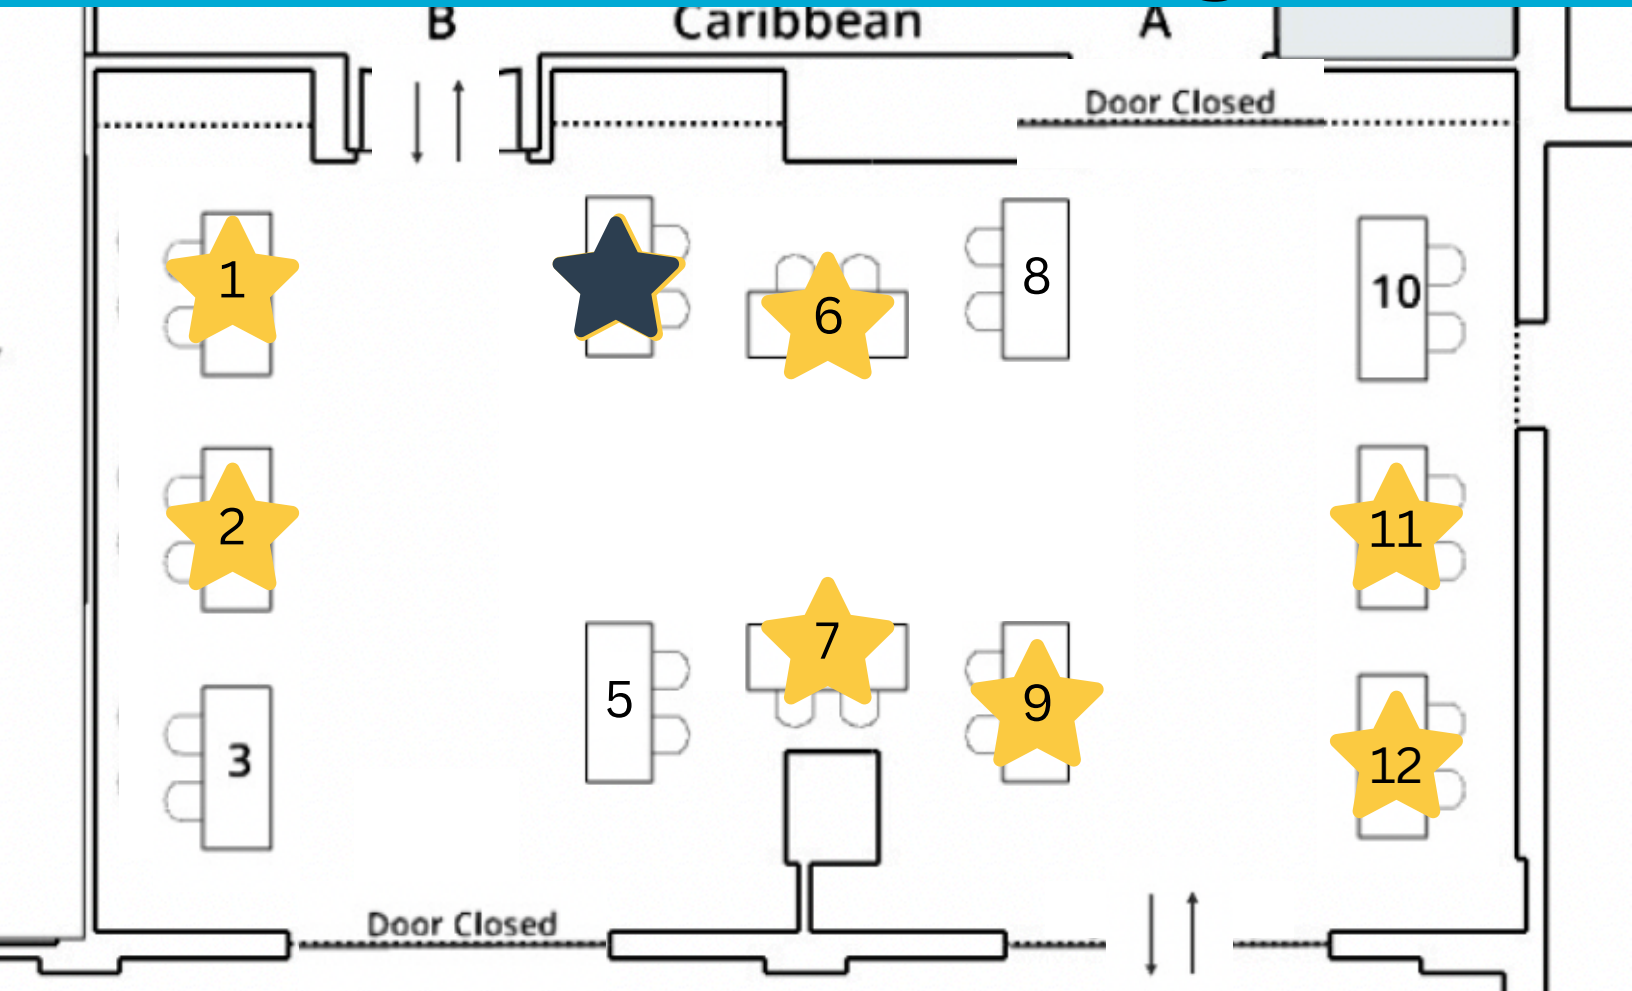

2026 Tampa Exhibit Hall Layout

All tables are 6ft tables with two chairs.

Additional chairs include conference meals and reception at \$200/each.

Table requests are on a first come, first serve basis and only after the exhibitor amount is paid in full.

Indicates a premium location

Indicates a claimed table